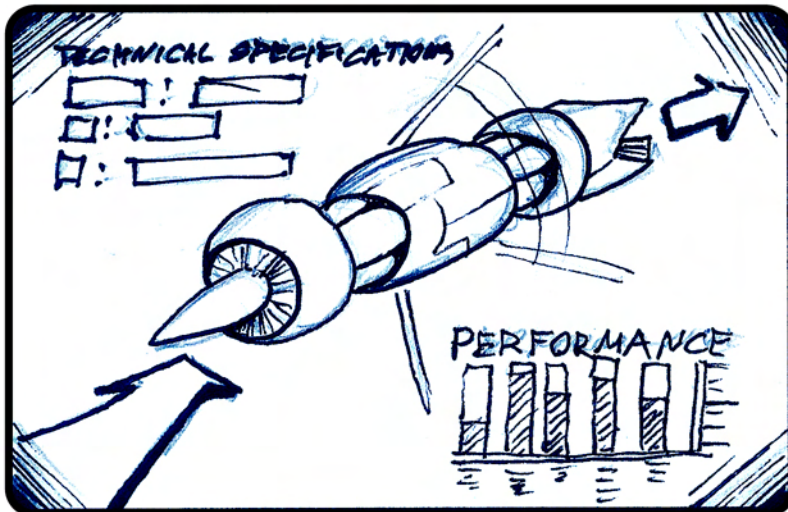

Scene#: 1-1 TRT: 7:00

Video: 3D Logo Fly-in with Tagline fade-in

Audio: Background music; Announcer VO

Scene#: 1-2 TRT: 15:00

Video: 3D CG of Engine design

Audio: VO Announcer; new specs and features Background music low

Scene#: 1-3 TRT: 7:00

Video: 3D CG of next-generation commuter aircraft; logo fade-in; fade to black

Audio: VO Announcer BGM fade up and out